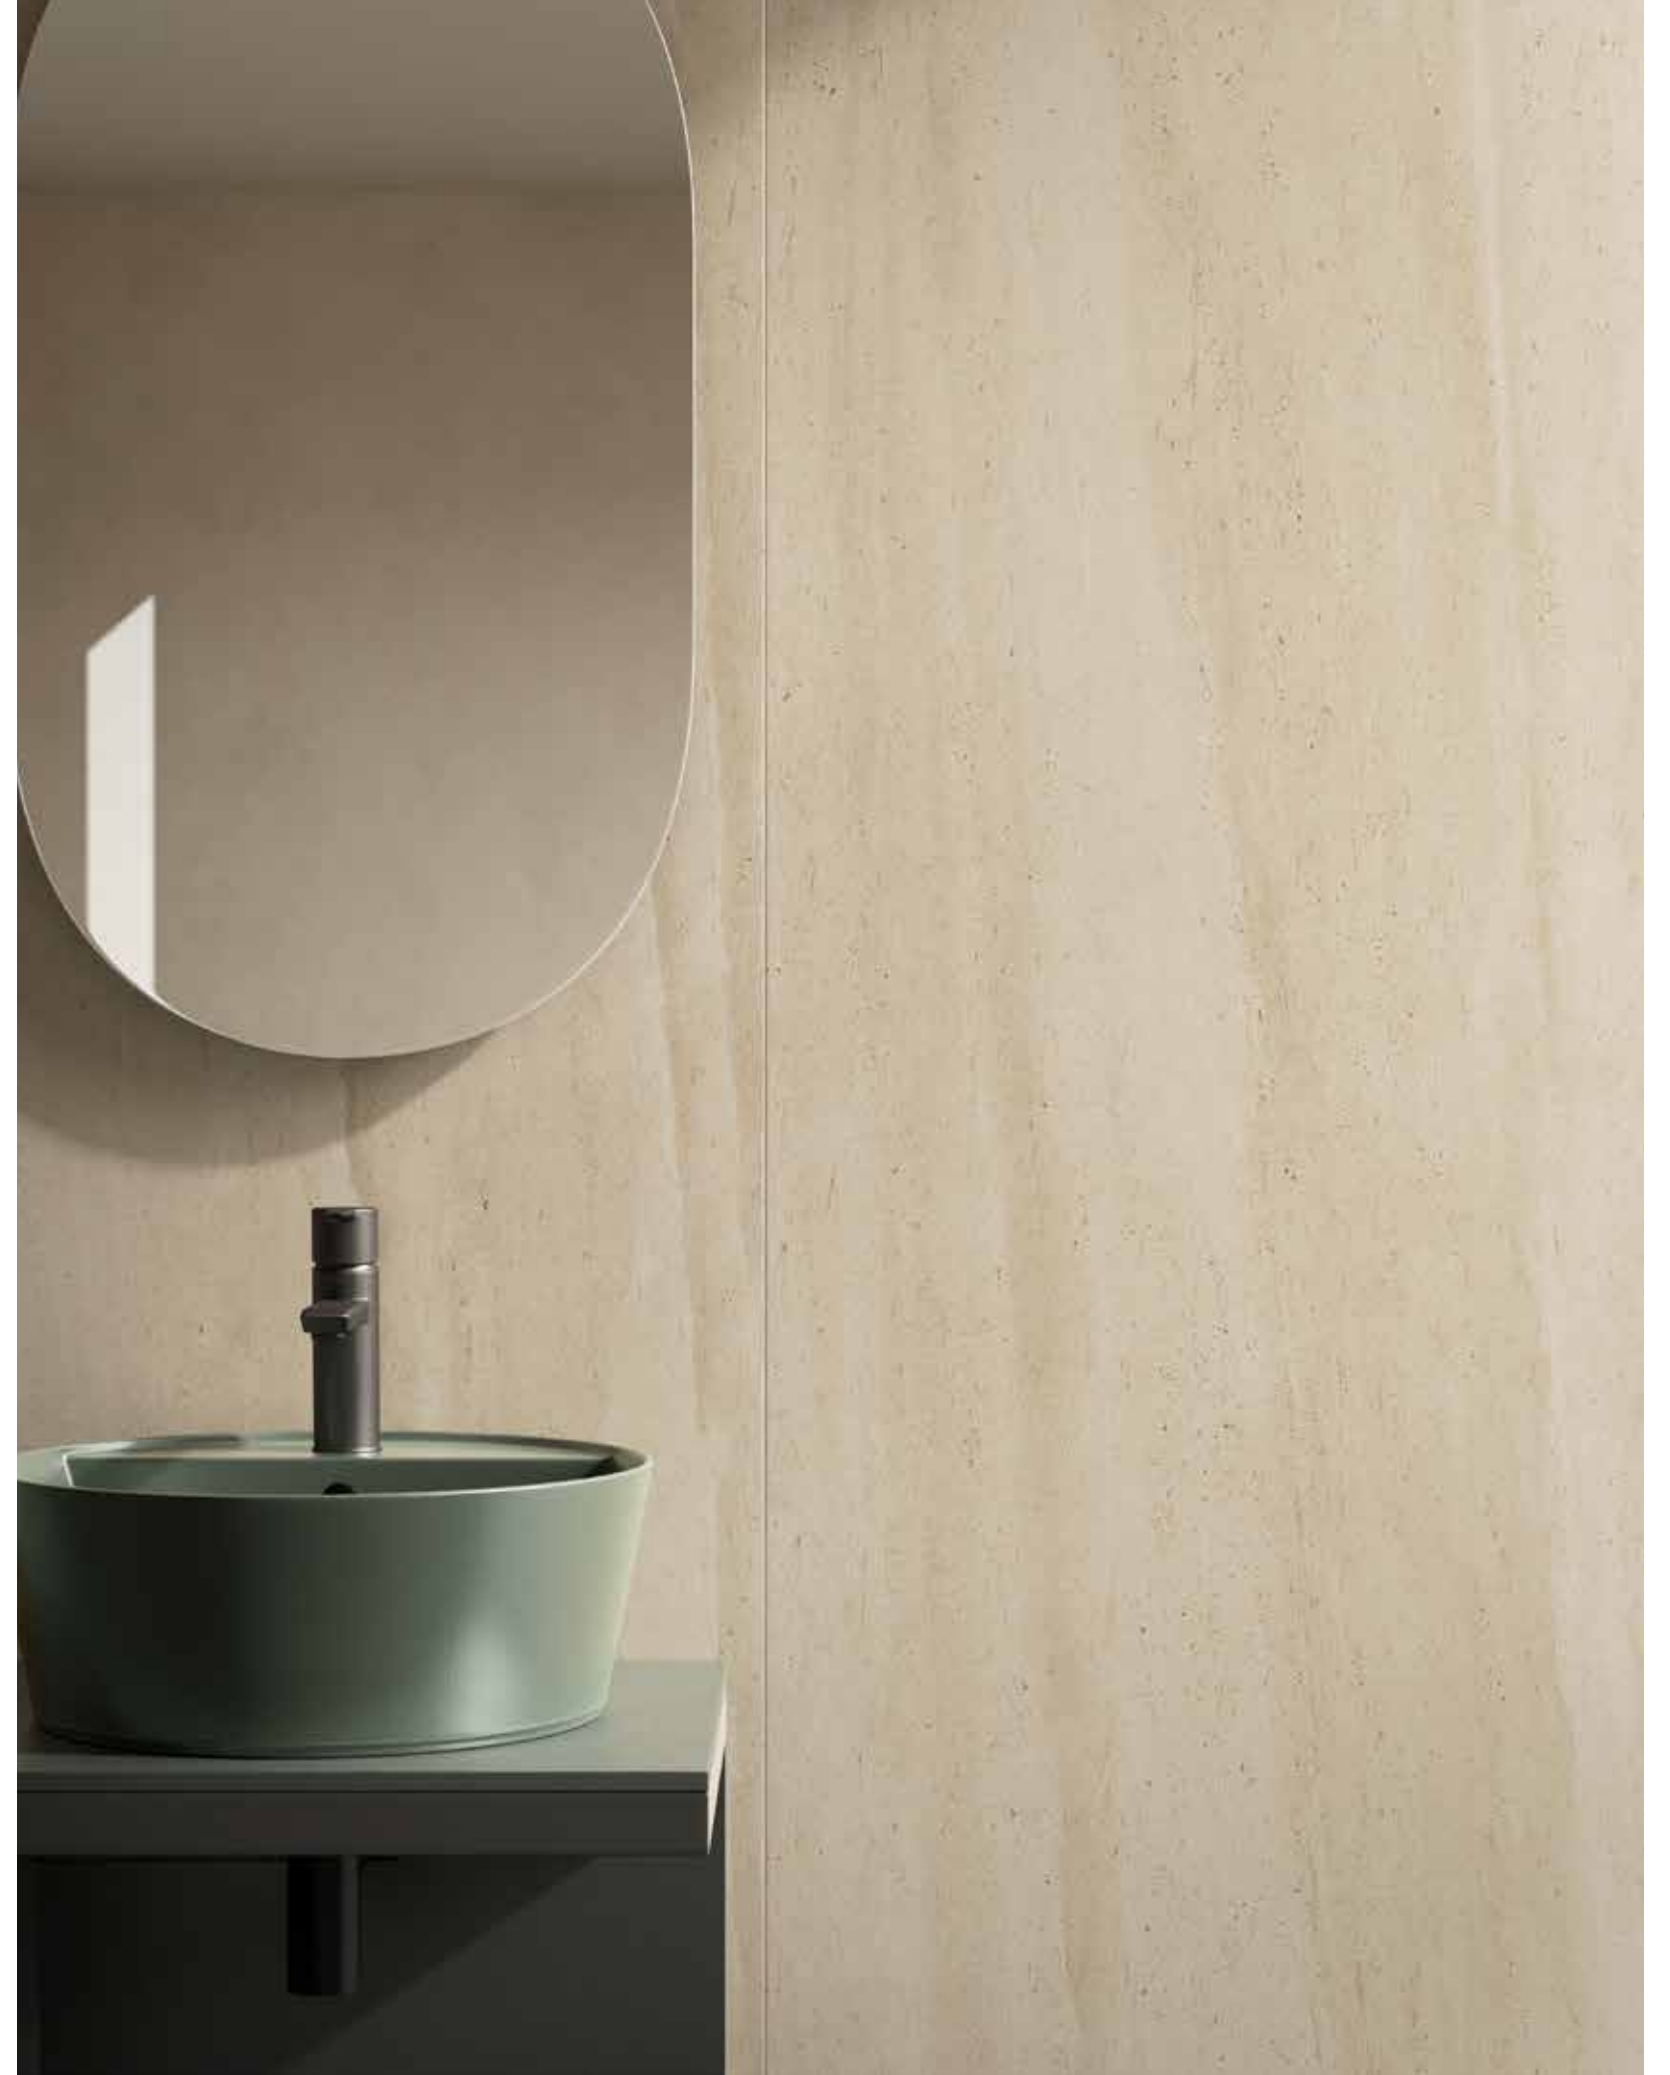

GET YOUR LOOK

- 1 Quartz Essence**
Nest
10x60, 30x60,
60x60 Matt RT
- 2 Slab 2**
Dark
120x278 Matt RT
- 3 Cocoon**
Glee
20x120 Matt RT
- 4 Slab 2**
Dark Matt

creatività eclettico L06

MATCHING PALETTE

 RAL
  PANTONE

1019	7022	167	5545
------	------	-----	------

GET YOUR LOOK

- 1 Slab 2**
Iron
60x120 Matt RT R10 B **77**
- 2 Portraits**
Faro
120x278 Matt RT
- 3 Slab 2**
Iron
60x120 Matt RT R10 B **77**
- 4 Slab 2**
Iron Grip RT R11 C